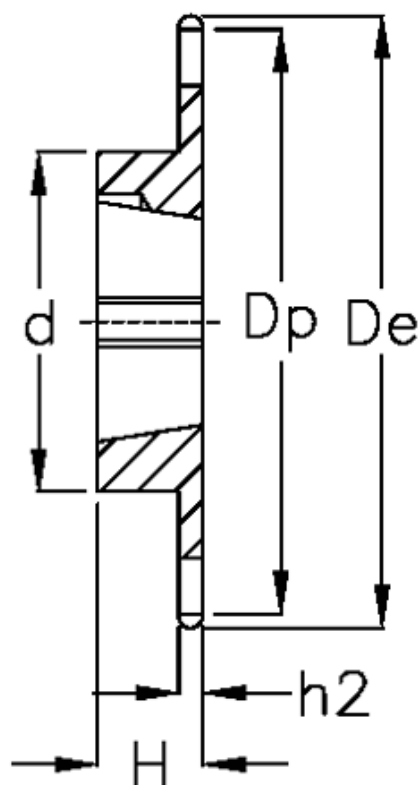

Article number: 616031005114

Description: Taperbored sprocket 08 B-1 Z=114 simplex  
for bushing 1008

## Measures

C = 1.3

d = 110

De = 466.9

Dp = 460.9

For bush = 2517

For chain size = 1/2" x 5/16"

For chain type = 08 B-1

H = 45

h1 = 7.2

Material = Støbejern

Number of teeth = 114